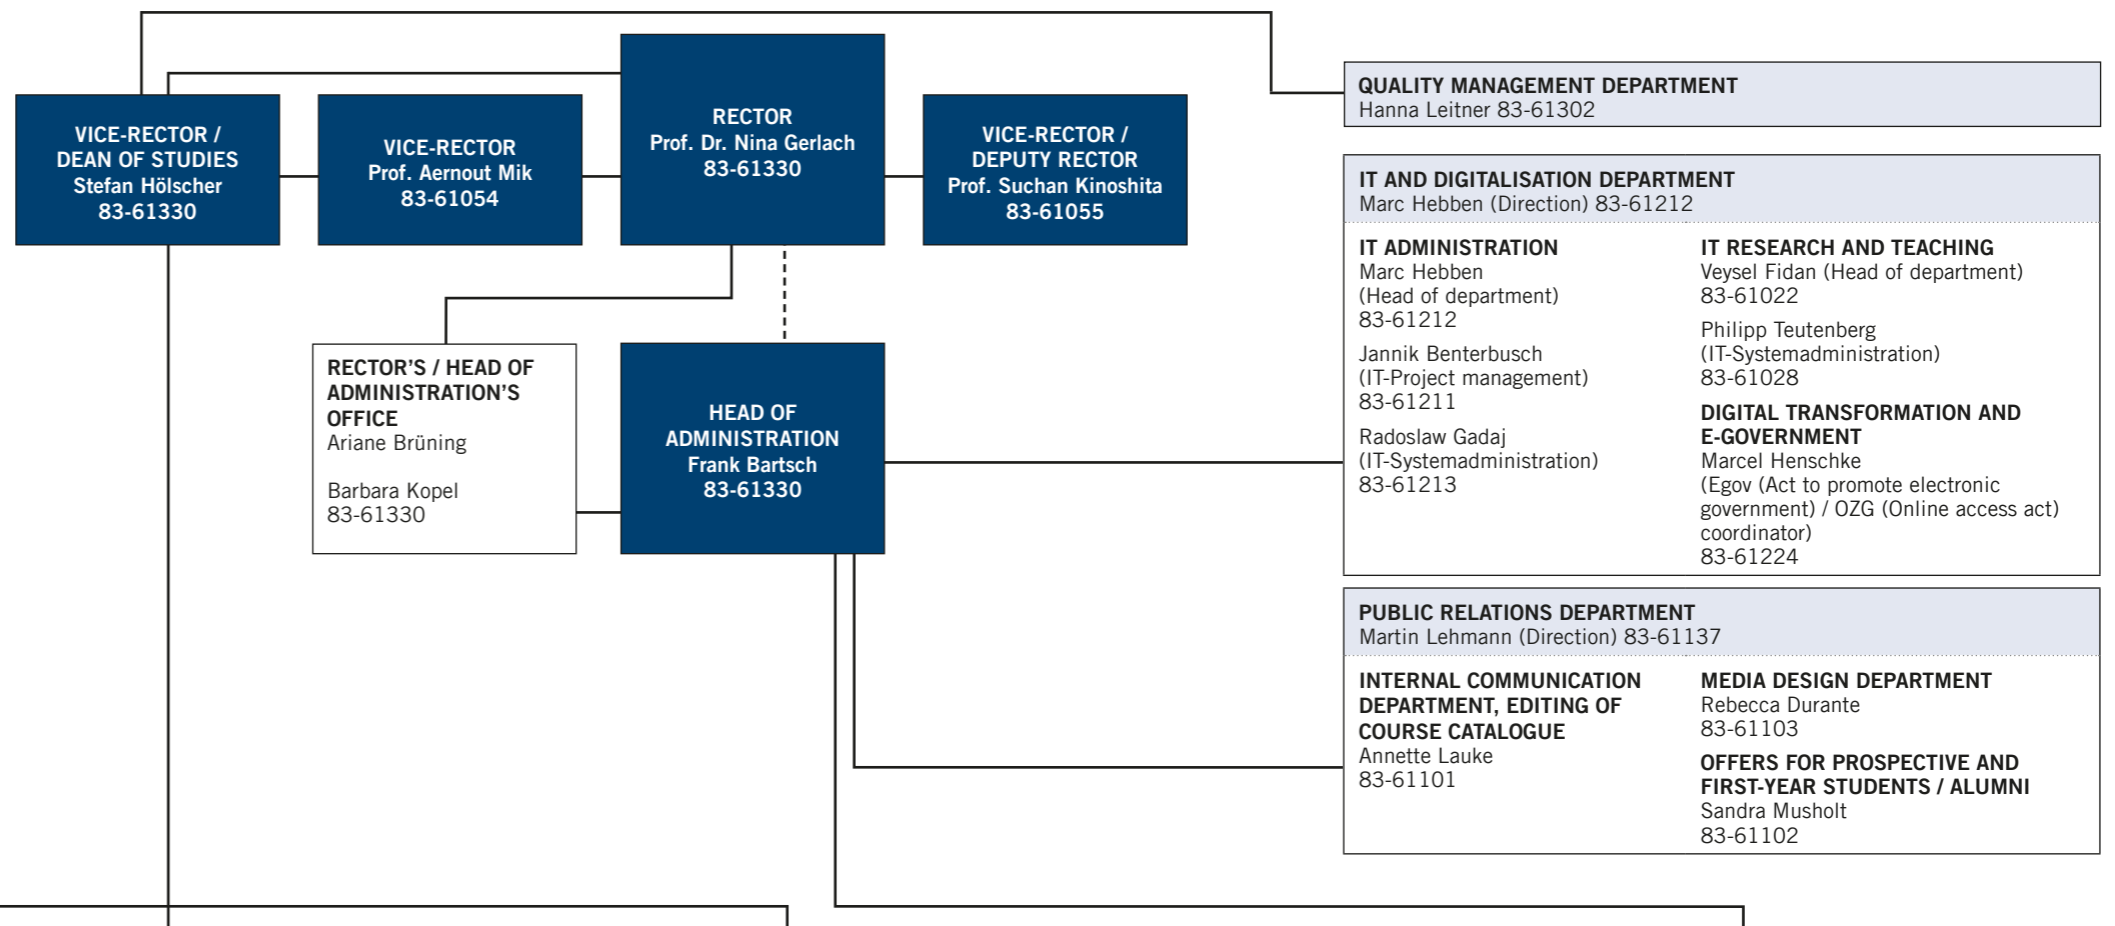

CENTRAL FACILITIES OF THE 7 COLLEGES OF ART AND MUSIC IN NRW
CIO
Jan Gellweiler
jan.gellweiler@folkwang-uni.de
CISO
Andreas Hoheisel
0175 2508699
DATA SECURITY OFFICERS
Antje Günther
0201-65051303
Tino Stöveken (Deputy)
83-61205

LOCAL REPRESENTATIVE BODY FOR SEVERELY DISABLED EMPLOYEES
Yvonne Broszkus
83-61309

STUDENT PARLIAMENT
Lennart Rauf
83-61061
Franziska Judith (Deputy)

GENERAL STUDENTS' COMMITTEE (ASTA)
Rieke Albertin
83-61061
Martin Schlathöler (Deputy)

REPRESENTATIVE FOR STUDENTS WITH DISABILITIES OR CHRONIC ILLNESSES
Fairy von Lilienfeld
83-61075

STAFF COUNCIL OF THE ARTISTIC AND RESEARCH STAFF
Stefan Rieglmeyer
83-61082

STAFF COUNCIL OF THE TECHNICAL AND ADMINISTRATIVE STAFF
Martin Lehmann (Chair)
83-61137
Tino Stöveken (1st chair)
83-61205

Sabina Mazurek-Kronshagen
(2nd chair)
83-61319

EQUAL OPPORTUNITY OFFICER
Prof. Irene Hohenbüchler
83-61117
Wiebke Lammert (Deputy)
83-61204

OCCUPATIONAL SAFETY SPECIALIST
Lucas Schlüter
83-61062 / 0171-2802151

PROFESSORSHIPS IN ART SCIENCES / RESEARCH ASSOCIATES

ART HISTORY/ART SCIENCE
Prof. Dr. Gerd Blum
83-61225

ART SCIENCES/AESTHETICS
Prof. Dr. Jessica Ullrich (Interim Professorship for Prof. Dr. Nina Gerlach)
83-61223

ART SCIENCES
Dr. des. Simon Vagts (Postdoc)
83-61226

ART AND THE PUBLIC
Prof. Dr. Georg Imdahl
83-61301

ART DIDACTICS
Prof. Dr. Gesa Kriebber
83-61304

ART DIDACTICS/ART EDUCATION RESEARCH ASSOCIATES
Dipl.-Kult. Antje Dalbkermeier
83-61308
Stefan Hölscher
83-61330

ARTISTIC CLASSES ORIENTATION YEAR

PAINTING
Prof. Suchan Kinoshita
83-61055 (A) -61017 (C)

PAINTING
Prof. Marieta Chirulescu
83-61067 (A) -61029 (C)

PAINTING
Prof. Julia Schmidt
83-61056 (A) -61019 (C)

PAINTING
Michael Sistig (Vertretungsprofessur)
83-61058 (A) -61021 (C)

ADVANCED PHOTOGRAPHY
Prof. Keren Cytter
83-61064 (A) -61027 (C)

FILM/VIDEO
Prof. Andreas Köpnick
83-61125 (A) -61013 (C)

COOPERATIVE STRATEGIES
Prof. Irene Hohenbüchler
83-61306 (A) -61142 (C)

PAINTING
Prof. Cornelius Völker
83-61068 (A) -61033 (C)

SCULPTURE
Prof. Mariana Castillo Deball
83-61070 (A) -61147 (C)

SCULPTURE
Prof. Aernout Mik
83-61054 (A) -61052 (C)

SCULPTURE
Prof. Klaus Weber
83-61118 (A) -61051 (C)

ART IN PUBLIC SPACE/ SCULPTURE
Prof. Dirk Löbbert
83-61072 (A) -61073 (C)

PERFORMATIVE ART
Prof. Nicoline van Harskamp
83-61117 (A) -61129 (C)

ORIENTATION YEAR
Prof. Mariana Castillo Deball (Direction)
83-61070 (A)

Prof. Alexander Lieck
83-61122 (A)
Setareh Shahbazi
83-61122 (A)

ARTISTIC-TECHNICAL WORKSHOPS

SCULPTURAL TECHNIQUES – WOOD
Stefan Rieglmeyer
83-61083

SCULPTURAL TECHNIQUES – CERAMICS AND MOULD MAKING
Verena Stieger
83-61078

SCULPTURAL TECHNIQUES – SYNTHETIC MATERIALS AND MOULD MAKING
Klaus Sandmann
83-61082

SCULPTURAL TECHNIQUES – METAL
Christoph Herchenbach
83-61081

DIGITAL ART STUDIO
Jan Enste
83-61115

LIBRARY FOR ARCHITECTURE, DESIGN AND FINE ARTS
ART HISTORY PICTURE ARCHIVE

LIBRARY FOR ARCHITECTURE, DESIGN AND FINE ARTS
Miriam Hölscher (Direction)
83-64847
Gabriela Karrengarn
83-64846
Claudia Eckhorst
83-64845

FILM/VIDEO/NEW MEDIA
Michael Spengler
83-61012
Event techniques
Jürgen Waltermann
83-61123

PHOTOGRAPHY
Holger Krischke
83-61031

PAINTING TECHNIQUE
Fairy von Lilienfeld
83-61075

ETCHING
Jenny Gonsior
83-61074

SCREEN AND DIGITAL PRINTING
Thomas Haubner
83-61077

ART HISTORY PICTURE ARCHIVE/ SENATE REPRESENTATIVE FOR THE LIBRARY
Prof. Dr. Gerd Blum
83-61225

ADMINISTRATION

DEPARTMENT 1 – ACADEMIC AND STUDENT AFFAIRS
Tino Stöveken (Head of department)
83-61205

STUDENT SERVICES
Anna Lea Fächner
83-61208
Esther Nienhaus
83-61207

PRACTICAL SEMESTER, STUDY COORDINATION, SUBJECT-SPECIFIC STUDENT COUNSELLING
Wiebke Lammert
83-61204

DEPARTMENT 2 – FINANCE AND PROCUREMENT
Andreas Schweigmann (Head of department)
83-61321

BUDGET, PROCUREMENT
Yvonne Broszkus (Deputy Head of Department)
83-61309

FINANCES
Norbert Laurenz
83-61320